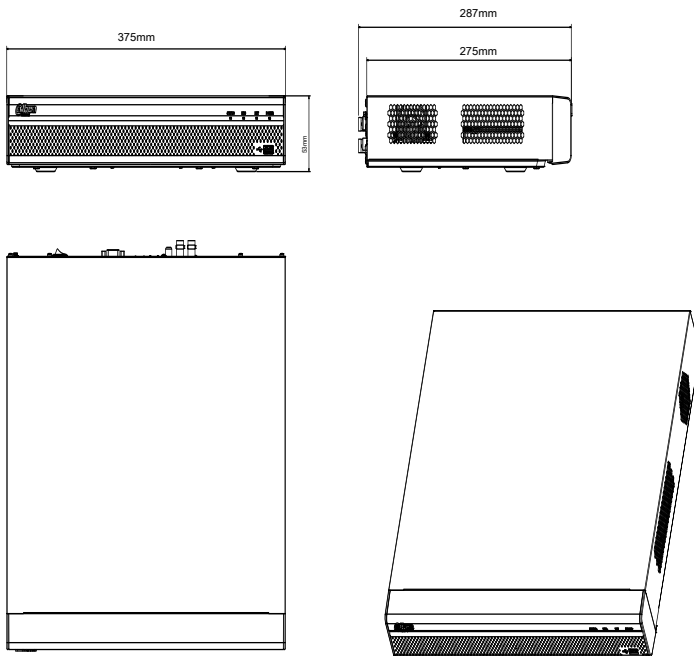

Informations de commande

Type	Numéro d'article	La description
4 / 8channel HCVR	-HCVR7204AN-IHD 4K 4 canaux vidéo numérique 4K 1U Enregistreur	
	-HCVR7208AN-IHD 4K 8 canaux vidéo numérique 4K 1U Enregistreur	

Dimensions (mm)